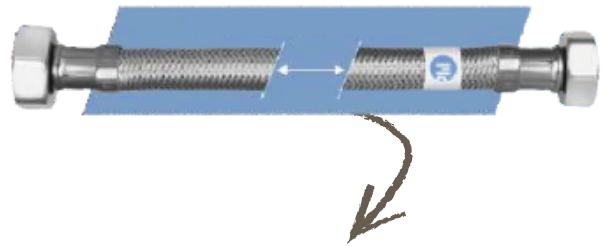

PLUMBING

MRK67005 & Q121
PLUMBING PARTS

PRICE: €4.40 VAT NOT INCLUDED